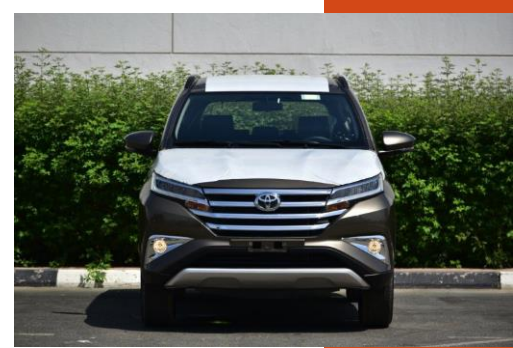

INSTRUMENT PANEL CENTRE CLUSTER : 2 - TONE WITH CHROME
INTERMITTENT WIPER
KEYLESS ENTRY W/ PUSH START
LED HEADLAMPS + CLEARANCE LAMPS
LED REAR COMBINATION LAMP
LUGGAGE ROOM LAMP
MULTI INFORMATION DISPLAY :LCD
POWER + COLOUR KEYED OUTER MIRRORS
POWER DOOR LOCK
POWER STEERING (EPS) W/ TILT
POWER WINDOW W/DRIVER SIDE JAM PROTECTION
REAR FOG LAMP
REAR HEADREST : 2ND X 3, 3RD X 2
REAR PARKING SENSORS (2 NOS)
REAR SEAT BELT: 3PELR X 3+3PELR X 2
REAR SEAT: 2ND ROW 60:40 WITH SLIDE+RECLINE /3RD ROW
SEPARATE W/TUMBLE
REAR SPOILER WITH LED HIGH MOUNT STOP LAMP
REAR WINDOW DEFOGGER
ROOF RAIL
ROOM LAMP :FR1+RR1
SAFETY KIT
SEAT BACK POCKETS: D+P
SEAT MATERIAL: FABRIC
SHARK FIN ANTENNA
SHIFT LEVER AND KNOB: URETHANE
SIDE SKIRTS
SPEEDOMETER WITH CHROME RINGS
STEERING WHEEL: URETHANE WITH AUDIO CONTROL
SUNVISOR DRIVER + PASSENGER (MR+LAMP)
TIRE PRESSURE MONITORING SYSTEM (TPMS)
WINDSHIELD GLASS: GREEN